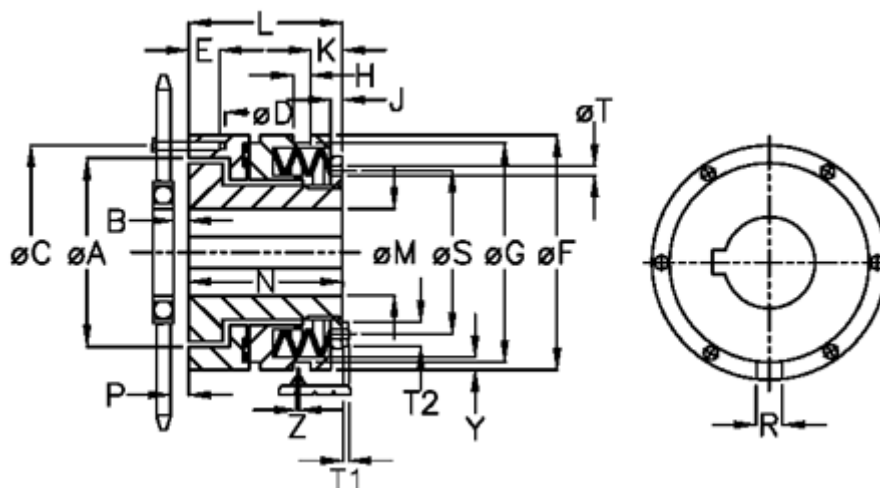

Article number: 46916513

Description: Torque limiter Safeguard A 65 L

## Measures

A	= 121.0	G	= 170.0	P	= 5.0
B	= 7.0	H	= 9	R	= 14
C	= 155	J	= 12.0	S	= 129
D	= 6xM12	K	= 33.0	T	= 7
Disc spring mounting	= 5x1L	L	= 114.0	T1	= 6.0
Disc spring version	= L - heavy	M max	= 65	T2	= 13
E	= 17.0	M min	= 30	Y	= 2
F	= 176	N	= 107.0	Z	= 0.0